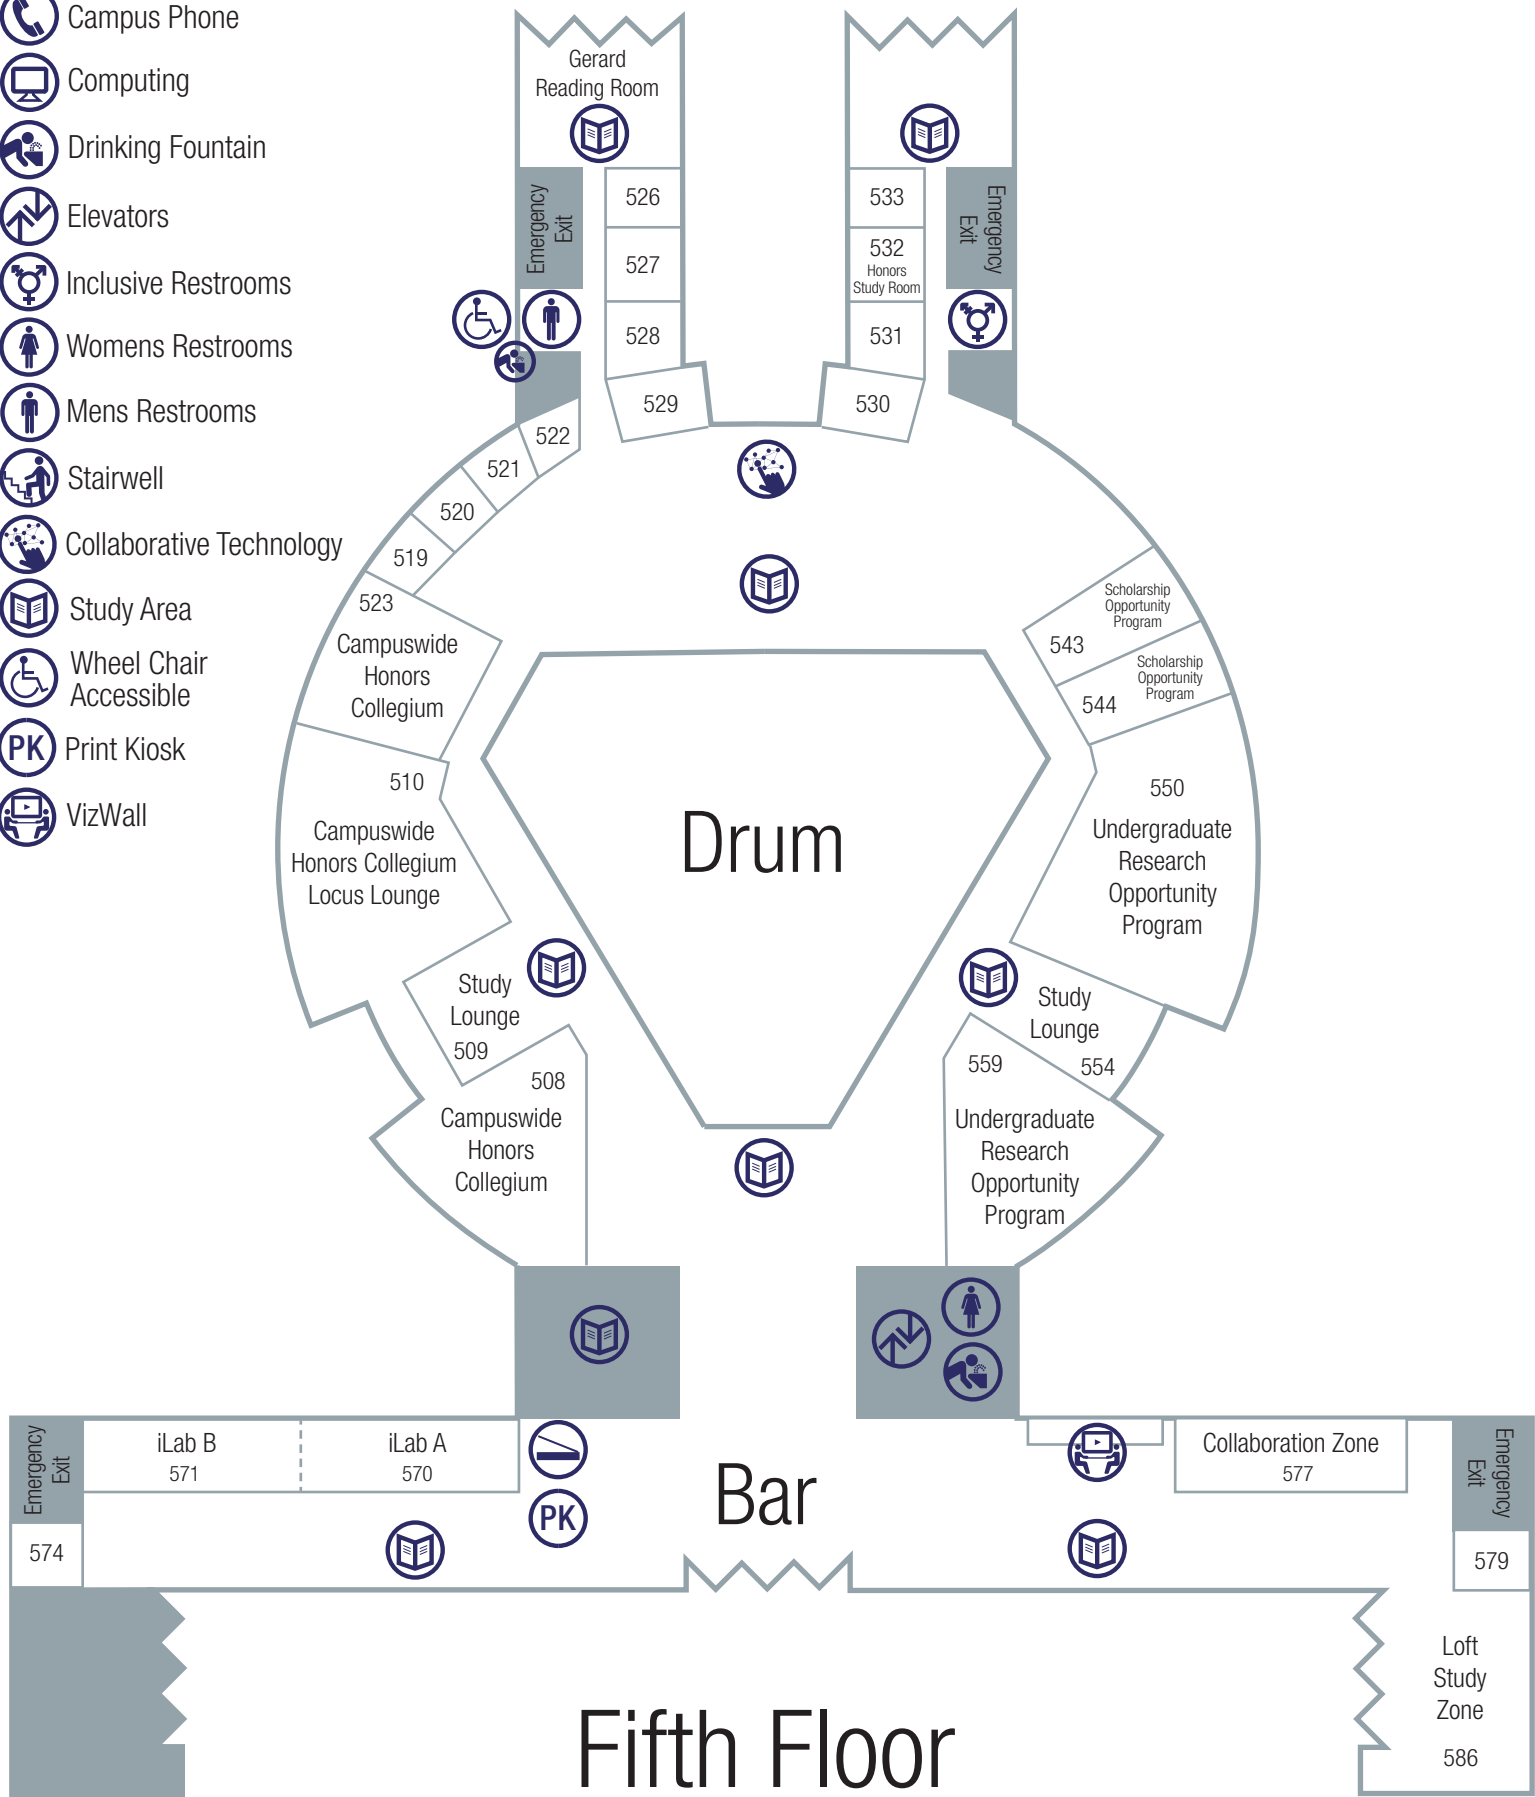

-  Campus Phone
-  Computing
-  Drinking Fountain
-  Elevators
-  Inclusive Restrooms
-  Womens Restrooms
-  Mens Restrooms
-  Stairwell
-  Collaborative Technology
-  Study Area
-  Wheel Chair Accessible
-  PK Print Kiosk
-  VizWall

Fifth Floor